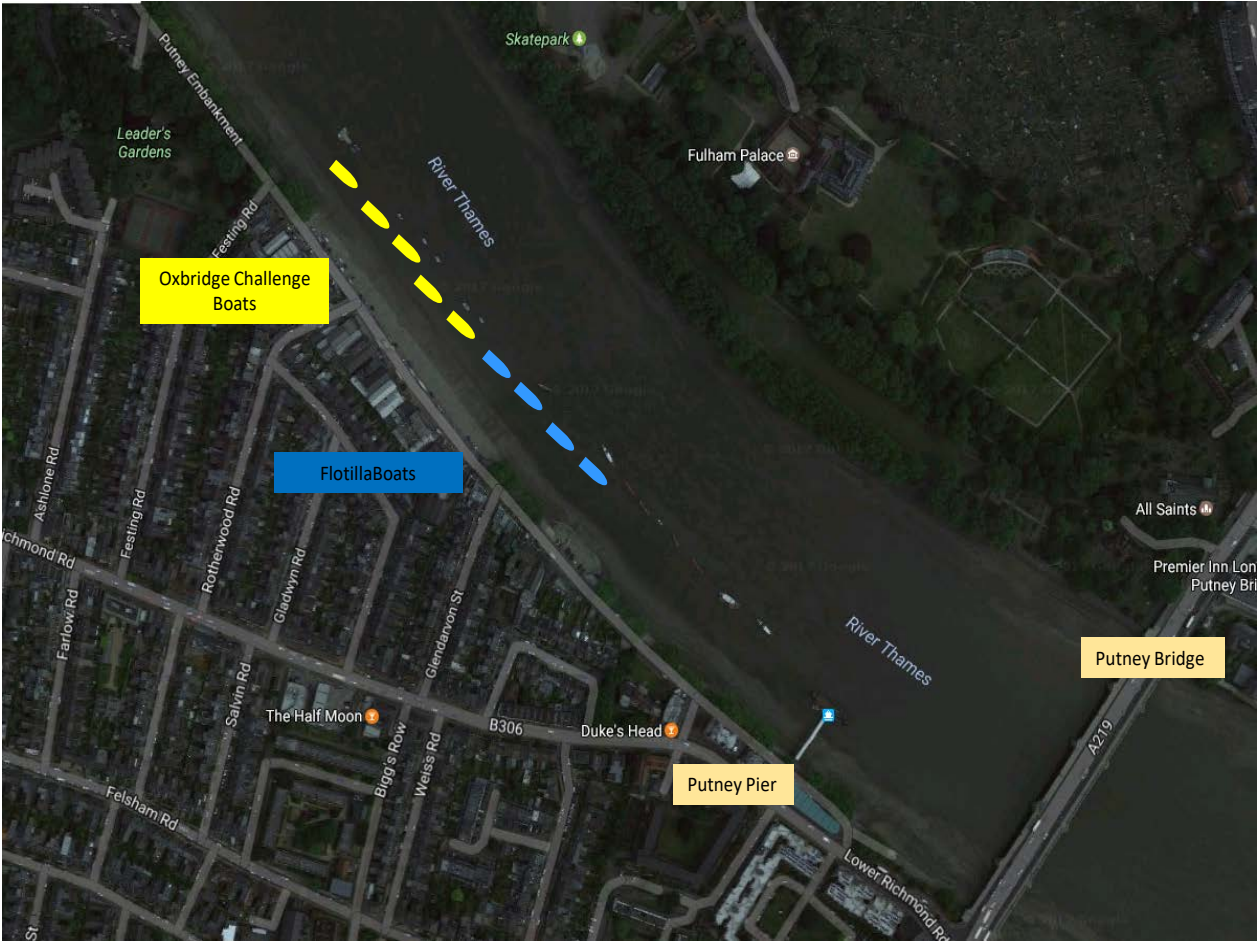

No 1. - Mooring position at Putney

No. 2 - Route of 'Gloriana'

No. 3 - Route of 'Gloriana' and flotilla

No. 4 - Oxbridge Challenge start line (opposite London RC)