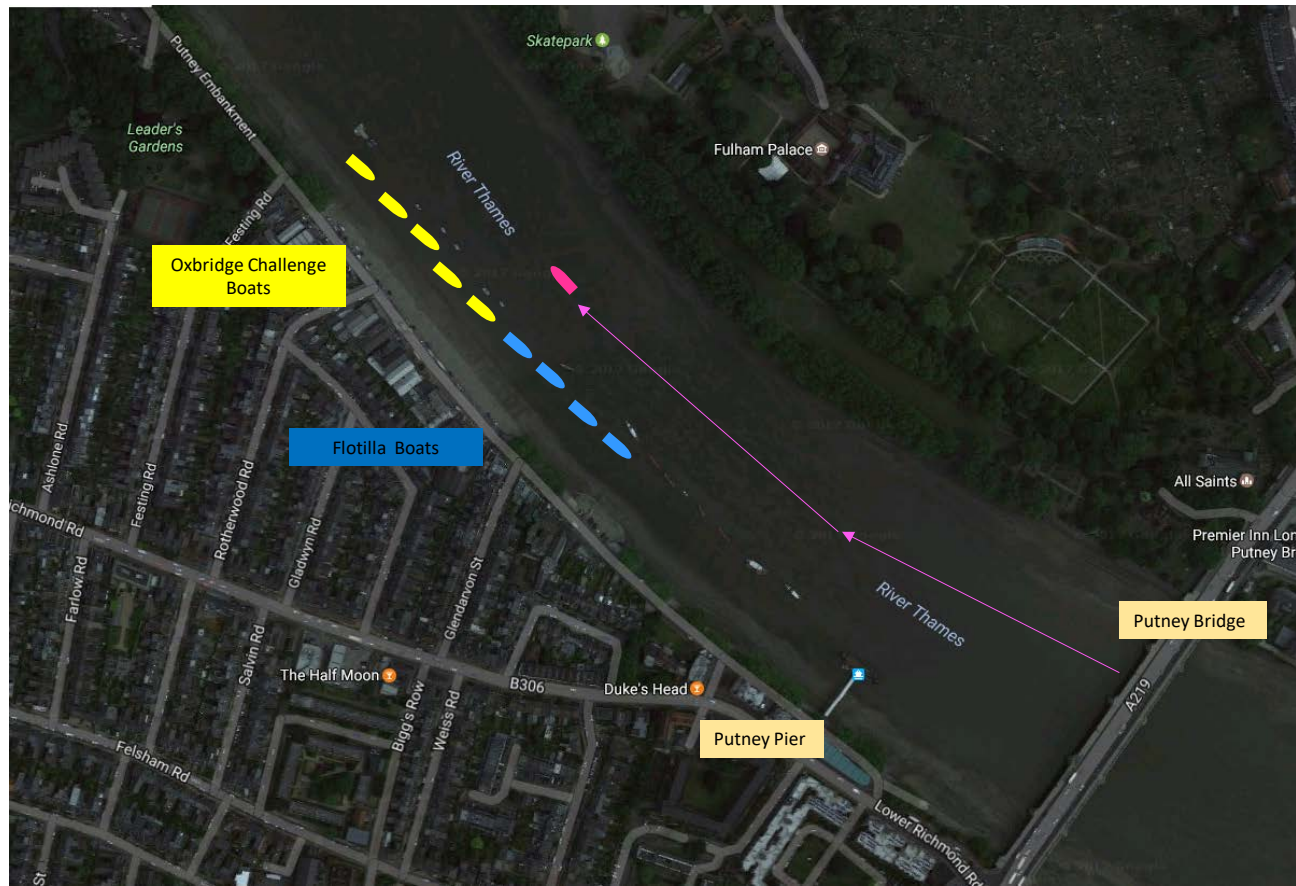

No 1. - Mooring position at Putney

No. 2 - Route of 'Gloriana'

No. 3 - Route of 'Gloriana' and flotilla

No. 4 - Oxbridge Challenge start line (opposite London RC)