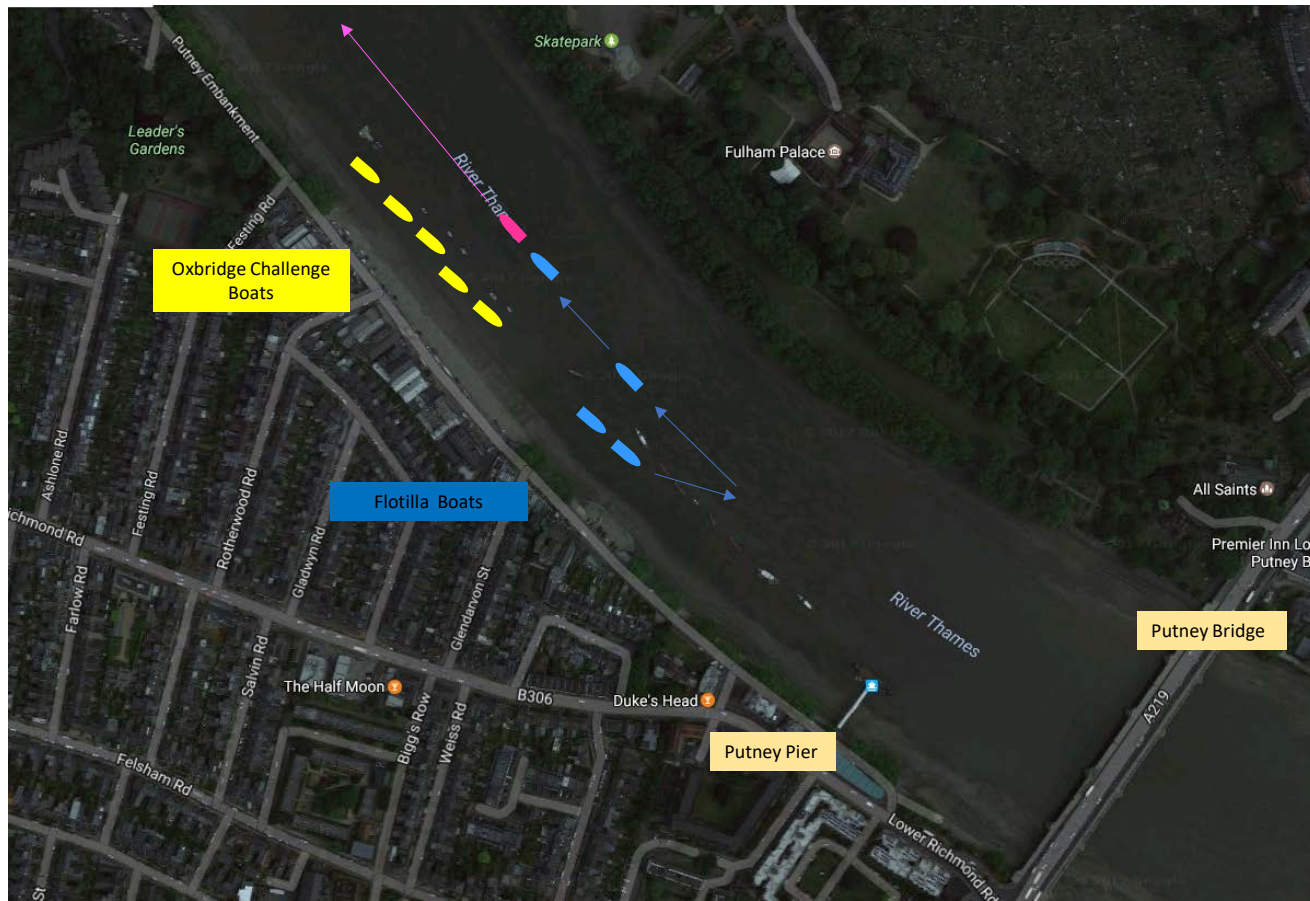

No 1. - Mooring position at Putney

No. 2 - Route of 'Gloriana'

No. 3 - Route of 'Gloriana' and flotilla

No. 4 - Oxbridge Challenge start line (opposite London RC)